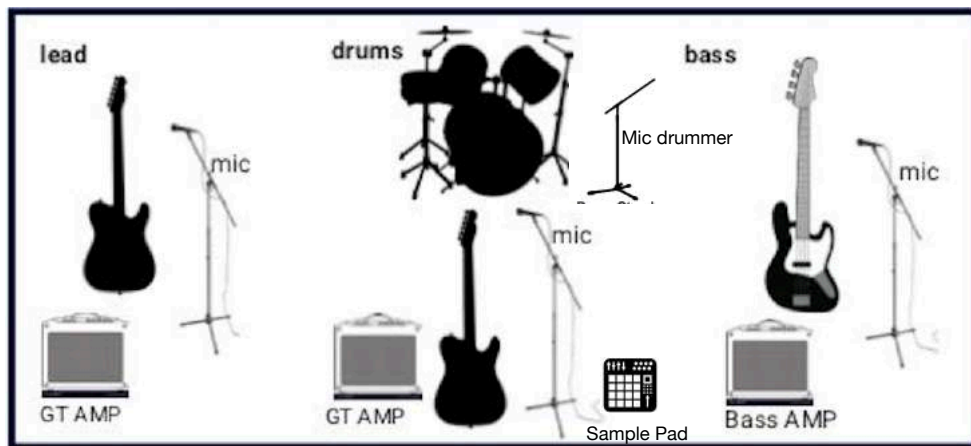

Alejandro Iturralde, Calum Bolland, Daniel Rivera, Ismael Rivera

STAGE PLOT

INPUT LIST

Channel		Channel	
1	Kick	8	Electric guitar SL
2	Snare	9	Bass guitar
3	Hihat	10	Sample pad (DI box)
4	Crash	11	Microphone SC
5	Crash	12	Microphone SL
6	Ride	13	Microphone SR
7	Electric guitar SC	14	Microphone drummer

BACKLINE REQUIREMENT

2 Guitar amplifiers
2 Dynamic microphones (for guitar amp)
1 Bass amplifier
1 DI Box
4 Vocal microphones
4 Microphone stands
Drum kit
Drum kit microphones
4 Monitors
PA system

CONTACT